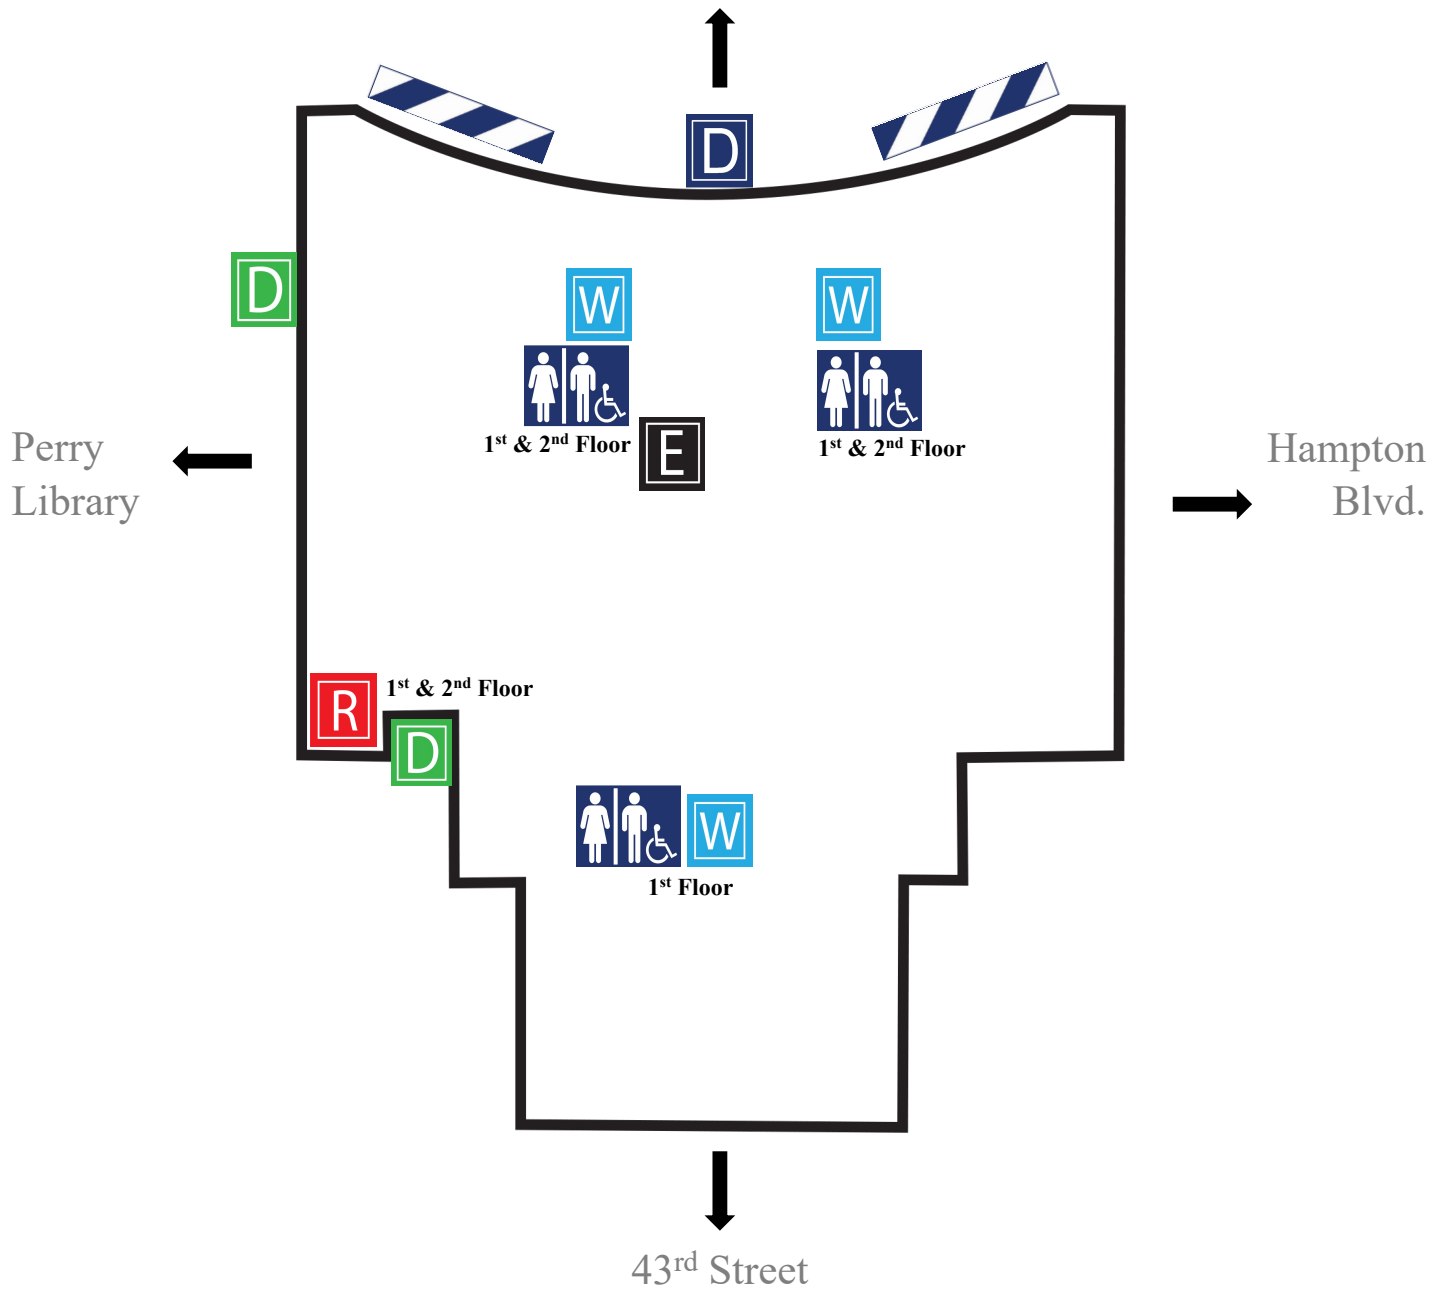

Gornto

Lot 19 Faculty Parking

	Door		Automatic Door		Water Fountain
	Elevator		Rescue Station		Restrooms
				Accessibility Ramp	