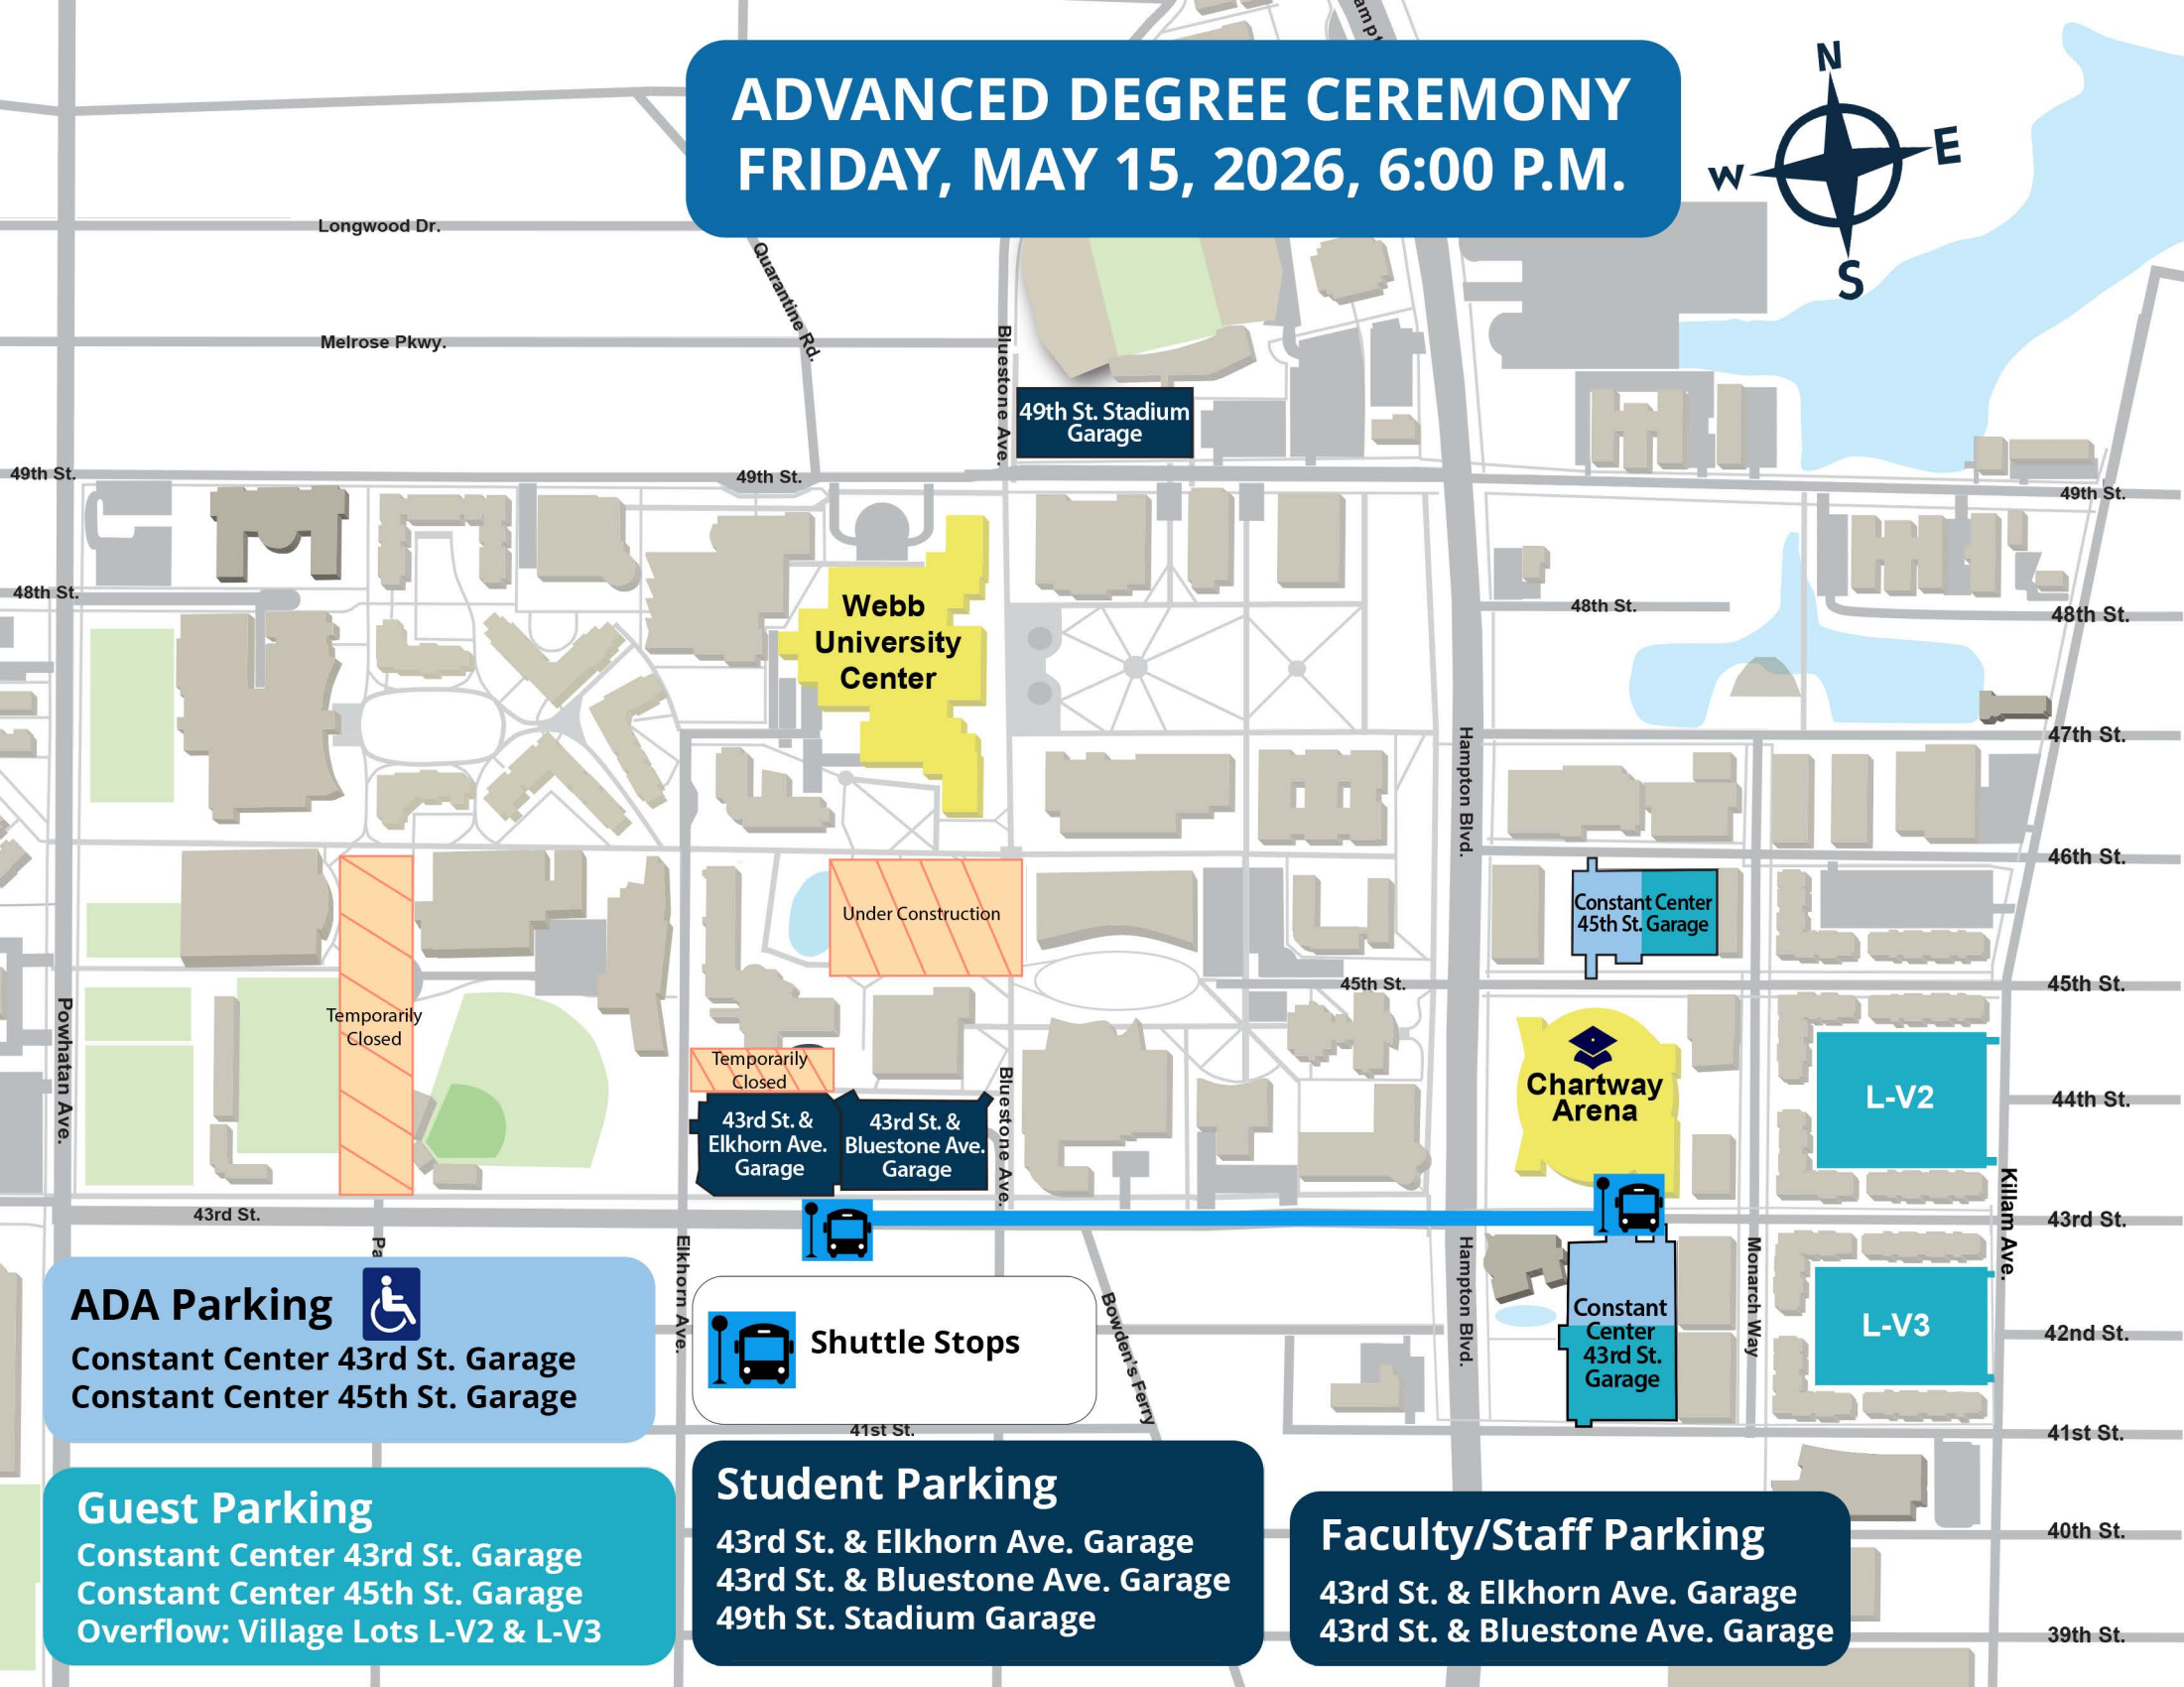

ADVANCED DEGREE CEREMONY FRIDAY, MAY 15, 2026, 6:00 P.M.

ADA Parking 
 Constant Center 43rd St. Garage
 Constant Center 45th St. Garage

Guest Parking
 Constant Center 43rd St. Garage
 Constant Center 45th St. Garage
 Overflow: Village Lots L-V2 & L-V3

 **Shuttle Stops**

Student Parking
 43rd St. & Elkhorn Ave. Garage
 43rd St. & Bluestone Ave. Garage
 49th St. Stadium Garage

Faculty/Staff Parking
 43rd St. & Elkhorn Ave. Garage
 43rd St. & Bluestone Ave. Garage

L-V3

Longwood Dr.

Melrose Pkwy.

49th St.

48th St.

Powhatan Ave.

43rd St.

49th St.

43rd St.

42nd St.

41st St.

40th St.

39th St.