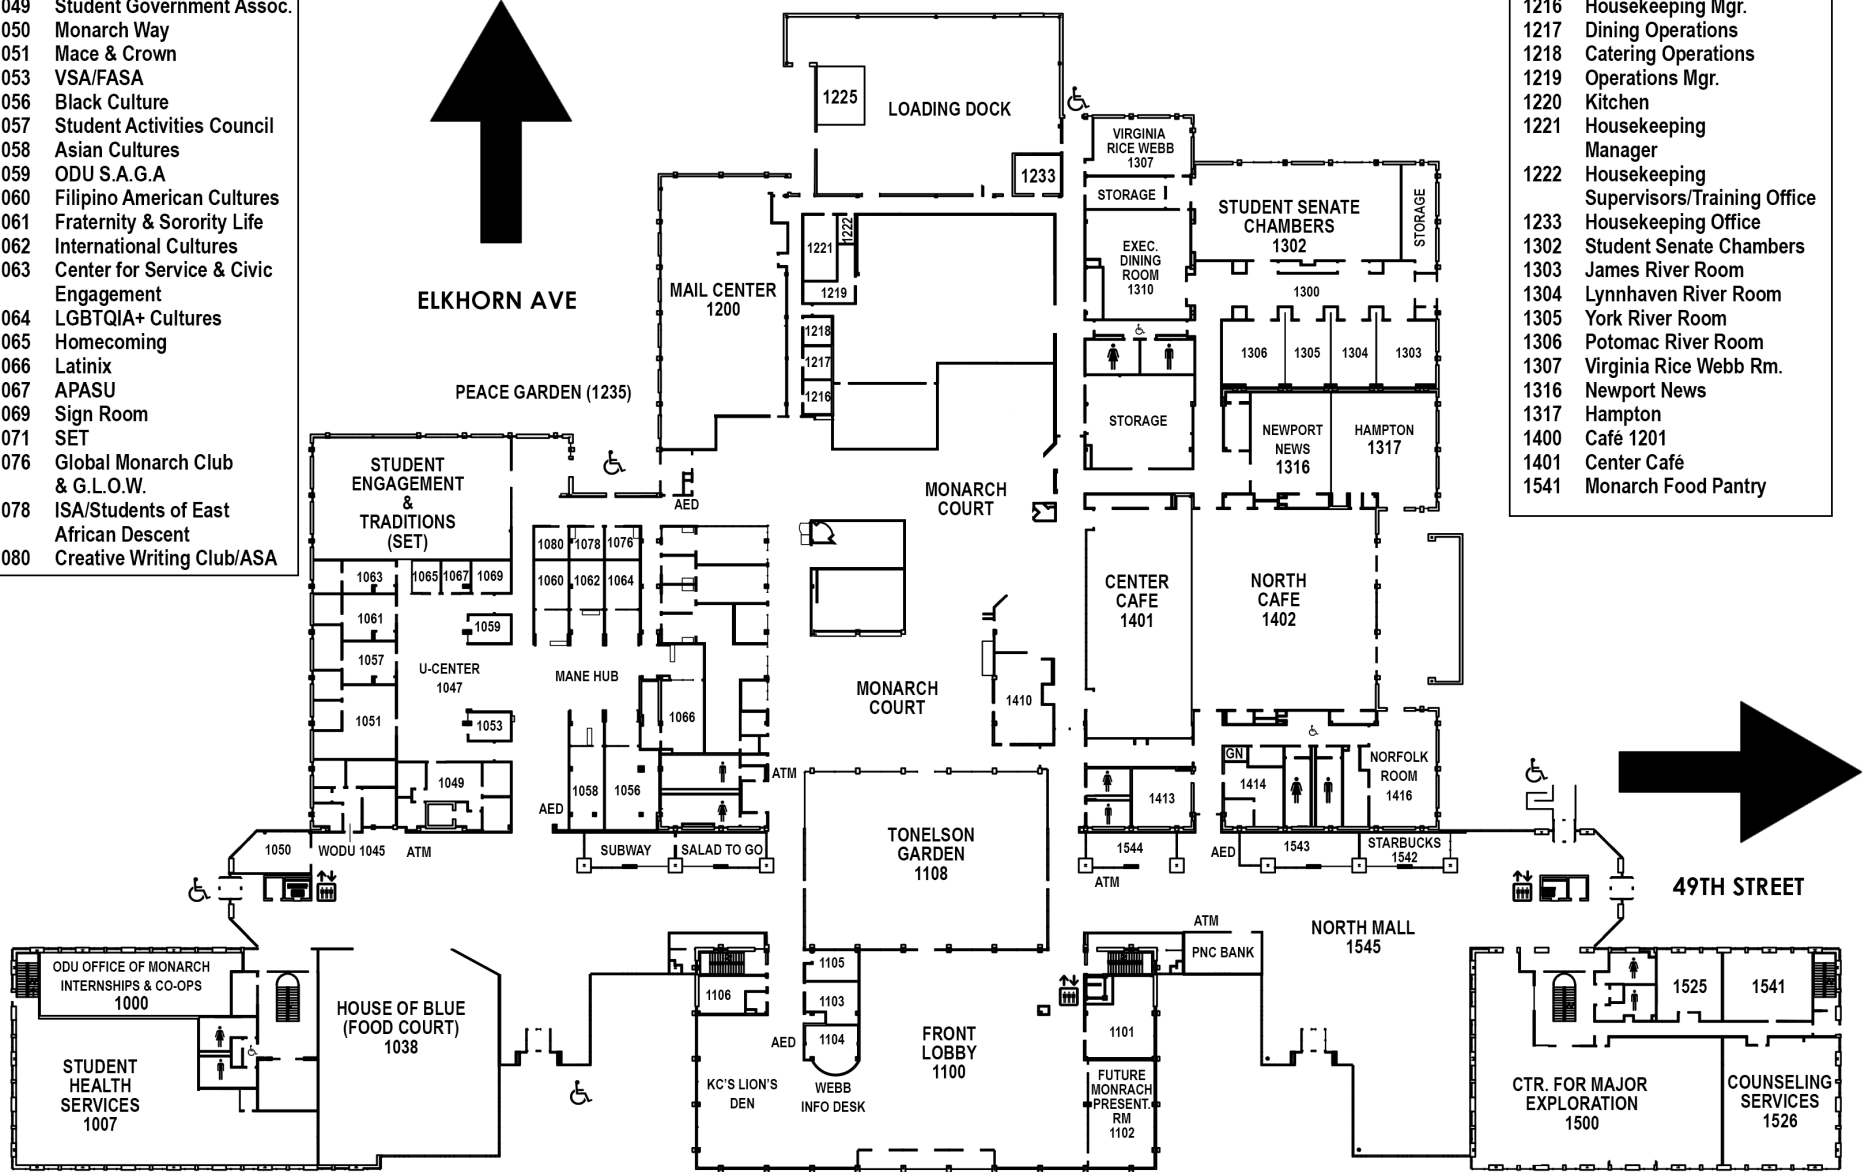

# WEBB UNIVERSITY CENTER - FIRST FLOOR

- 1000 ODU Office of Monarch Internships & Co-ops
- 1007 Student Health Svcs
- 1045 WODU
- 1047 U-Center
- 1049 Student Government Assoc.
- 1050 Monarch Way
- 1051 Mace & Crown
- 1053 VSA/FASA
- 1056 Black Culture
- 1057 Student Activities Council
- 1058 Asian Cultures
- 1059 ODU S.A.G.A
- 1060 Filipino American Cultures
- 1061 Fraternity & Sorority Life
- 1062 International Cultures
- 1063 Center for Service & Civic Engagement
- 1064 LGBTQIA+ Cultures
- 1065 Homecoming
- 1066 Latinix
- 1067 APASU
- 1069 Sign Room
- 1071 SET
- 1076 Global Monarch Club & G.L.O.W.
- 1078 ISA/Students of East African Descent
- 1080 Creative Writing Club/ASA

- 1103 Monarch Catering
- 1104 Webb Info Desk
- 1105 Reflection Room
- 1106 Faculty Senate
- 1200 Mail Center
- 1216 Housekeeping Mgr.
- 1217 Dining Operations
- 1218 Catering Operations
- 1219 Operations Mgr.
- 1220 Kitchen
- 1221 Housekeeping Manager
- 1222 Housekeeping Supervisors/Training Office
- 1233 Housekeeping Office
- 1302 Student Senate Chambers
- 1303 James River Room
- 1304 Lynnhaven River Room
- 1305 York River Room
- 1306 Potomac River Room
- 1307 Virginia Rice Webb Rm.
- 1316 Newport News
- 1317 Hampton
- 1400 Café 1201
- 1401 Center Café
- 1541 Monarch Food Pantry

# WEBB UNIVERSITY CENTER - SECOND FLOOR

- 2101 Monarch Dining Services
- 2105 College Republicans / ODU Young Democrats
- 2107 Intersivity Christian Fellowship
- 2108 NAACP & Foster U
- 2113 Rabbi Reich
- 2114 Monarch E-Sports
- 2116 SWL, Ebony Impact, AAUW, F.I.R.S.T.