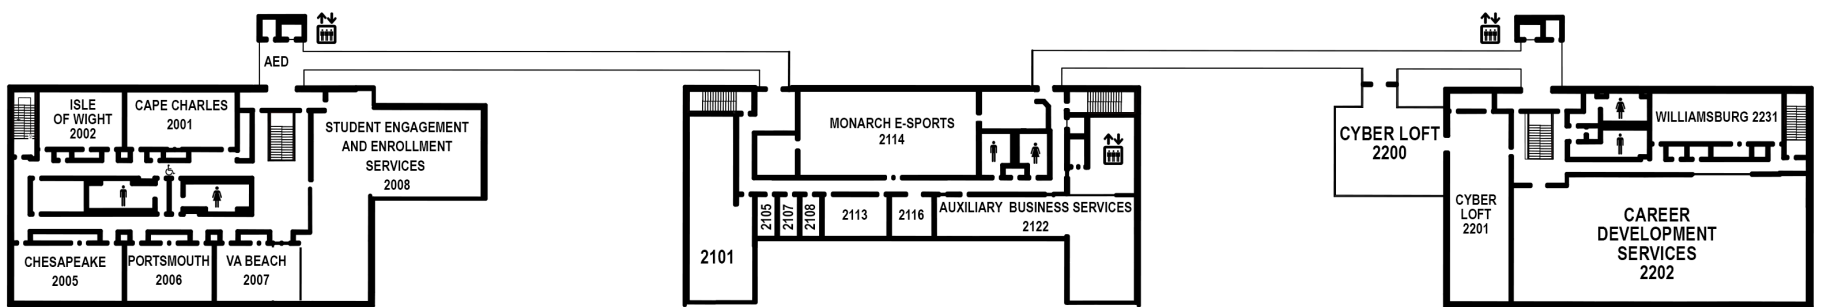

# WEBB UNIVERSITY CENTER - FIRST FLOOR

- 1000 ODU Office of Monarch Internships & Co-ops
- 1007 Student Health Svcs
- 1045 WODU
- 1047 U-Center
- 1049 Student Government Assoc.
- 1050 Monarch Way
- 1051 Mace & Crown
- 1053 VSA/FASA
- 1056 Black Culture
- 1057 Student Activities Council
- 1058 Asian Cultures
- 1059 ODU S.A.G.A
- 1060 Filipino American Cultures
- 1061 Fraternity & Sorority Life
- 1062 International Cultures
- 1063 Center for Service & Civic Engagement
- 1064 LGBTQIA+ Cultures
- 1065 Homecoming
- 1066 Latinix
- 1067 APASU
- 1069 Sign Room
- 1071 SET
- 1076 Global Monarch Club & G.L.O.W.
- 1078 ISA/Students of East African Descent
- 1080 Creative Writing Club/ASA

- 1103 Monarch Catering
- 1104 Webb Info Desk
- 1105 Reflection Room
- 1106 Faculty Senate
- 1200 Mail Center
- 1216 Housekeeping Mgr.
- 1217 Dining Operations
- 1218 Catering Operations
- 1219 Operations Mgr.
- 1220 Kitchen
- 1221 Housekeeping Manager
- 1222 Housekeeping Supervisors/Training Office
- 1233 Housekeeping Office
- 1302 Student Senate Chambers
- 1303 James River Room
- 1304 Lynnhaven River Room
- 1305 York River Room
- 1306 Potomac River Room
- 1307 Virginia Rice Webb Rm.
- 1316 Newport News
- 1317 Hampton
- 1400 Café 1201
- 1401 Center Café
- 1541 Monarch Food Pantry

# WEBB UNIVERSITY CENTER - SECOND FLOOR

- 2101 Monarch Dining Services
- 2105 College Republicans / ODU Young Democrats
- 2107 Intersivity Christian Fellowship
- 2108 NAACP & Foster U
- 2113 Rabbi Reich
- 2114 Monarch E-Sports
- 2116 SWL, Ebony Impact, AAUW, F.I.R.S.T.