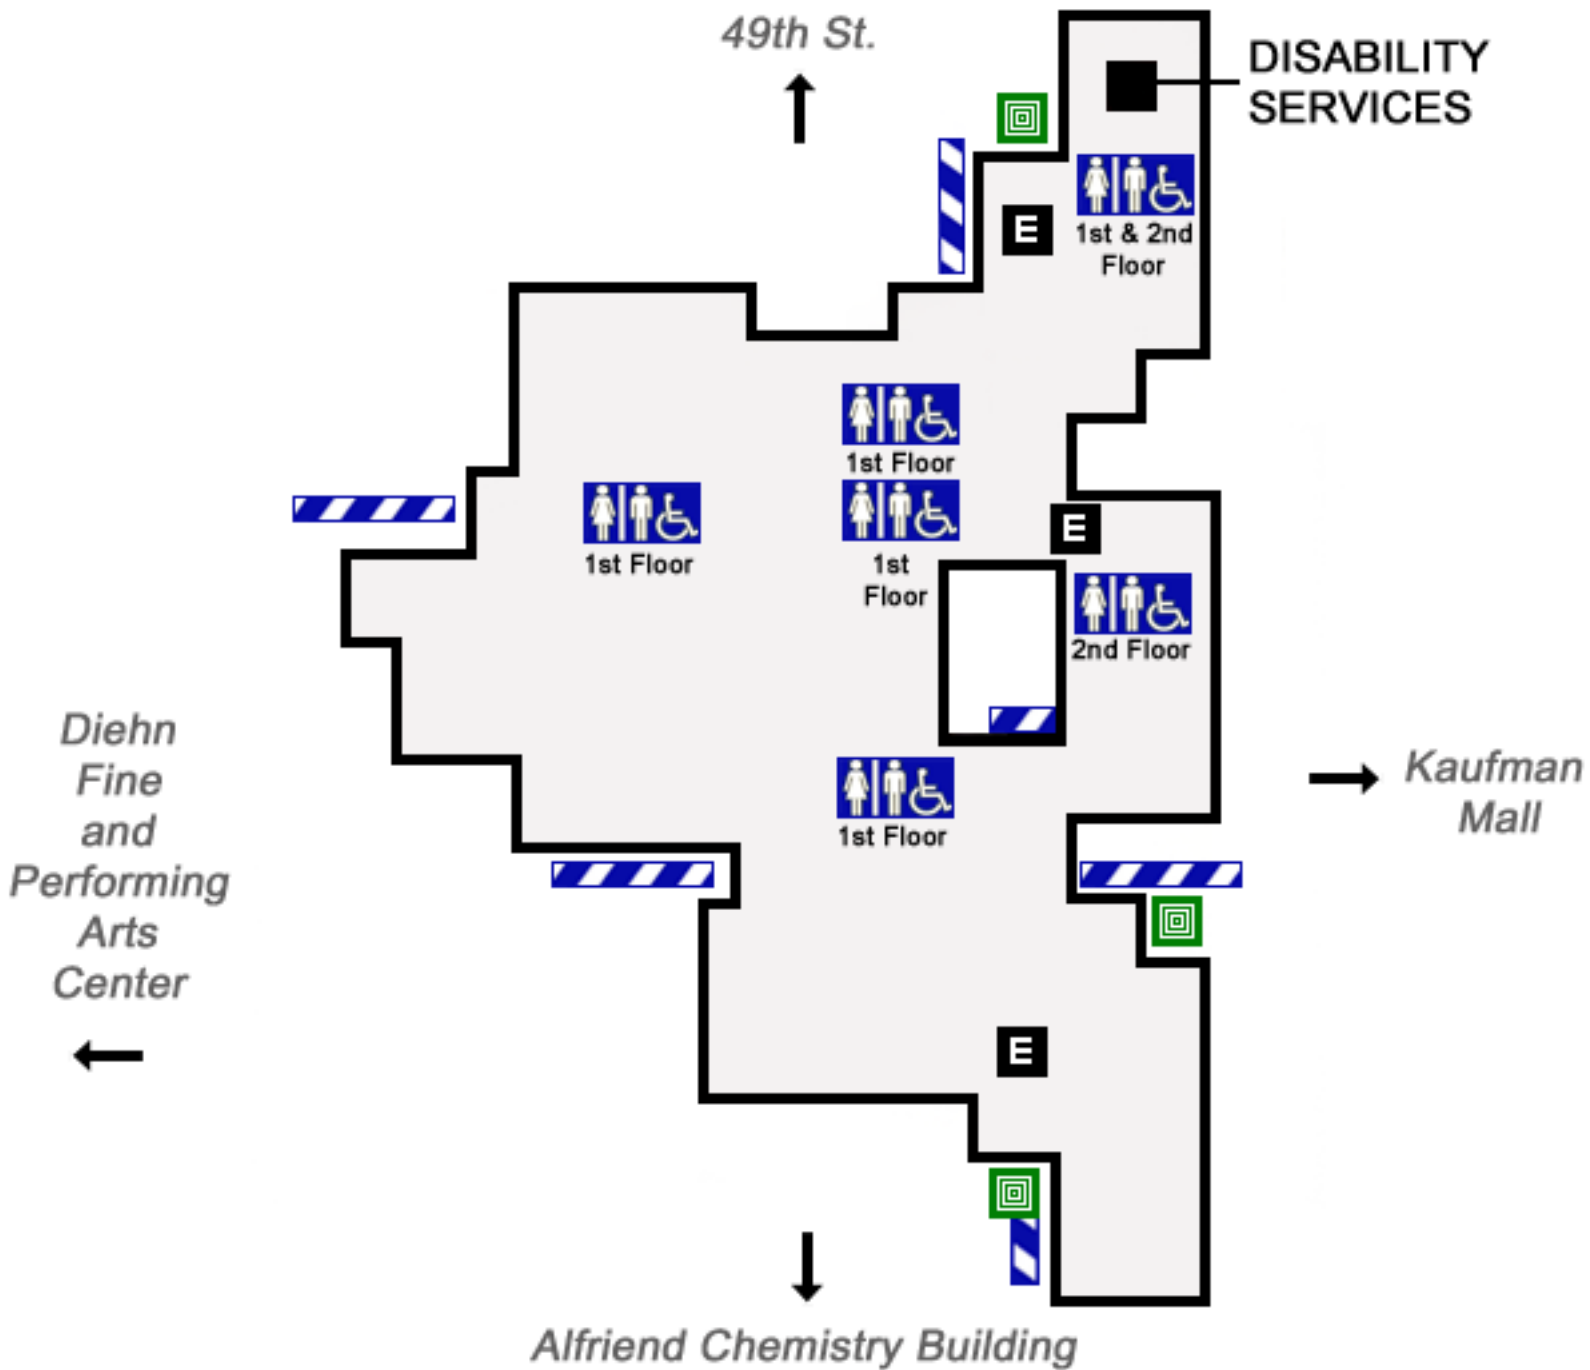

# Webb Center

	Accessibility Ramp		Elevator
	Area of Rescue Assistance		Restrooms
	Automatic Door		Accessible Water Fountain