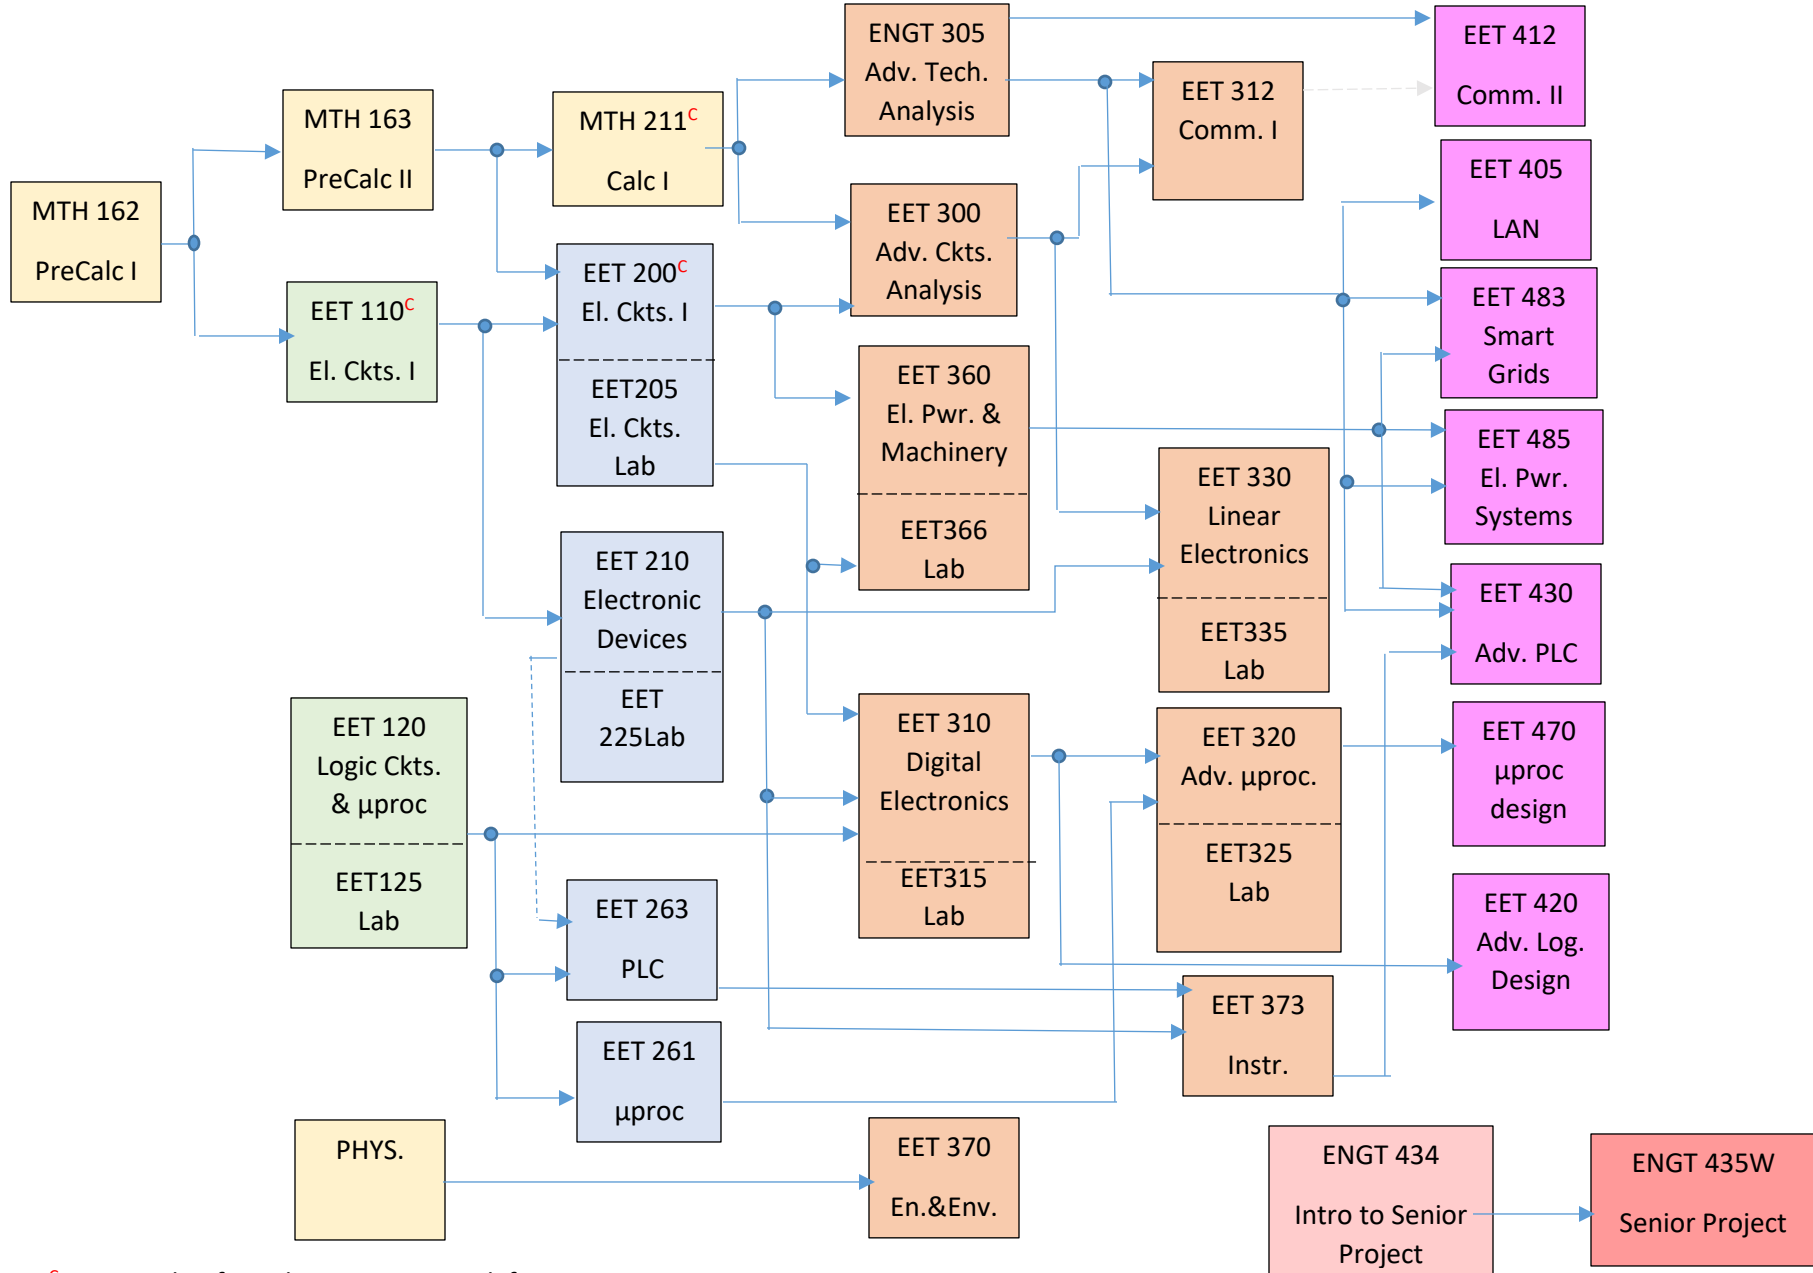

EET Course Prerequisites Flow Diagram – Revised 2022

Note: ^C = a grade of C or better is required if pre-requisite

→ = pre-requisite

- - - → = co-requisite