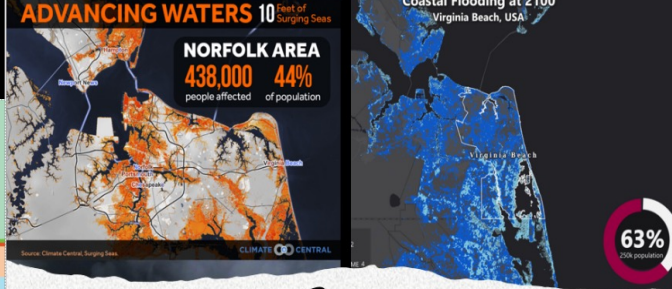

CLIMATE CHANGE: CAUSE AND EFFECT

CAUSE: DEFORESTATION

CAUSE: AIR POLLUTION

EFFECT: MELTING POLAR ICE CAPS

EFFECT: DESERTIFICATION

POLS 335 – Environmental Politics
Summer II (6/24 – 8/03)
(Online)
Dr. Athena M. King, Instructor

WATER POLLUTION

FRACKING

EFFECT: SEA LEVEL RISE (NORFOLK AND VIRGINIA BEACH)

SUBURBANIZATION (Land Management)

Toxic Waste