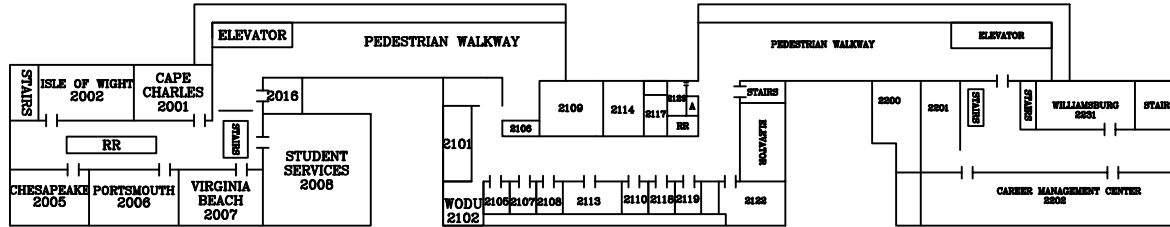

SECOND FLOOR

LEGEND		
RR	RESTROOM	2114 UNIVERSITY CENTER
2016	CONFERENCE ROOM	2115 STUDENT ACTIVITIES COUNCIL
2105	THE LAURETTE	2116 HONOR COUNCIL
2106	GREEK OFFICES	2117 SIGN ROOM
2107	ODU OUT	2118 STUDENT BODY PRESIDENT
2108	STUDENT AMBASSADORS	STUDENT ACTIVITIES AND LEADERSHIP
2109	MULTICULTURAL STUDENT SERVICES	GRADUATE ASSISTANTS
2113	SMITHFIELD ROOM	2122 STUDENT ACTIVITIES AND LEADERSHIP
		2129 STUDENT ACTIVITIES COUNCIL
		2129A STUDENT ACTIVITIES COUNCIL
		CONFERENCE ROOM
		2200 CYBER LOFT COMPUTER LAB
		GRADUATE ASSISTANTS
		2201 CYBER LOFT COMPUTER LAB

W E B B C E N T E R R O O M D I M E N S I O N S A N D C A P A C I T I E S									
Room	Dimensions	Banquet	Auditorium	Classroom	Reception	U-Shape	Square	Conference	
Rabbi Reich	22'x18'	8	X X X X	X X X X X	X X X X X	X X X X X	X X X X X	8	
Potomac River	23'x22'	32	30	24	X X X X X	12	16	16	
York River	23'x18'	16	30	18	X X X X X	12	16	16	
Potomac York	23'x38'	48	60	42	80	28	32	32	
Lynnhaven River	23'x16'	32	30	24	X X X X X	12	16	16	
James River	23'x22'	32	30	18	X X X X X	12	16	16	
Lynnhaven James	23'x38'	48	60	42	80	28	32	32	
Pot York Lyn James	23'x76'	96	100	64	160	36	40	40	
Elizabeth River	37'x38'	56	X X X X	X X X X X	X X X X X	X X X X X	X X X X X	X X X X X	
Hampton River	38'x33'	64	100	70	80	36	48	48	
Newport News	38'x33'	64	100	70	80	36	48	48	
Hampton Newport	38'x66'	128	200	140	160	72	96	96	
Virginia Rice Webb	20'x34'	32	X X X X	X X X X X	32	X X X X X	X X X X X	X X X X X	
Richmond	21'x23'	32	45	24	24	24	28	28	
Suffolk	28'x21'	48	30	48	48	20	28	28	
Cape Henry-North	70'x100'	256	400	160	256	X X X X X	X X X X X	X X X X X	
Cape Henry-South	56'x80'	256	400	160	256	X X X X X	X X X X X	X X X X X	
Chesapeake	21'x40'	40	60	30	40	28	32	32	
Portsmouth	21'x32'	40	50	30	40	28	32	32	
Virginia Beach	21'x34'	40	50	30	40	28	32	32	
Ches Ports Va B	21'x106'	120	120	90	120	X X X X X	X X X X X	X X X X X	
Cape Charles	21'x40'	40	70	28	40	28	32	32	
Isle of Wight	21'x40'	40	50	28	40	28	32	32	
Cape Charles I of W	21'x80'	80	120	56	80	48	62	62	
Smithfield	20'x47'	X X X X X	X X X X X	X X X X X	X X X X X	X X X X X	20	20	
WilliamSBurg	15'x23'	X X X X X	50	25	X X X X X	X X X X X	X X X X X	20