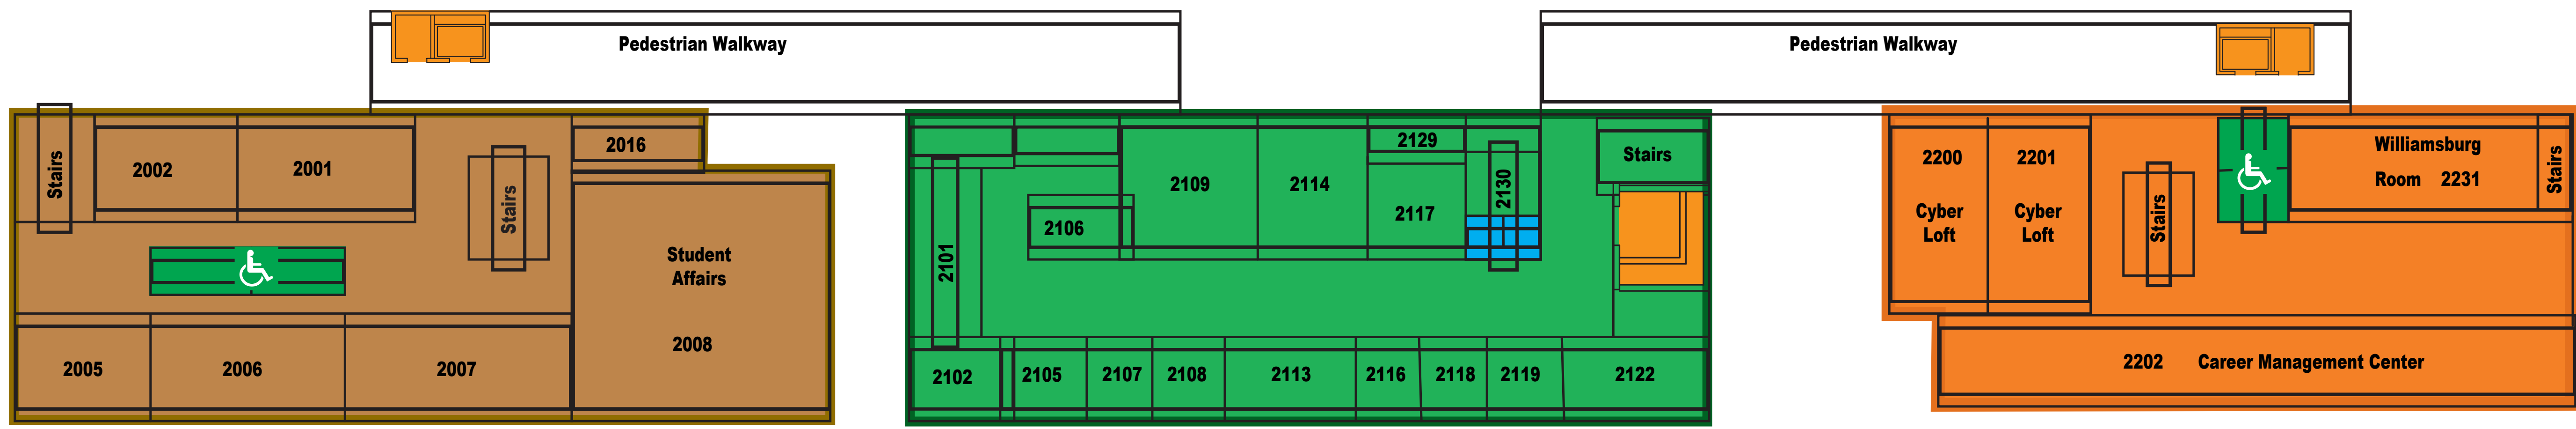

-  RESTROOM
-  HANDICAPPED RESTROOM
-  ELEVATOR
-  DIRECTORY
-  HANDICAPPED ACCESS
-  ENTRANCE

Second Floor

DIRECTORY

Name	Room #	Name	Room #	Name	Room #	Name	Room #
Asst. V.P.-Auxiliary Services	1200	Dining Services Office	1200	Monarch Market		SA Conference Room	2016
Assoc. Dean of Students	2008	Director Assessment & Evaluation	2008	Monarch Maniacs	1065	Sign Room	1069
ATM	1051	Director Info. Tech.	2008	Monarch Tech Store	1543	Smithfield Room	2113
Auxiliary Services	1200	Director of Student Ombudsperson Services	2008	Newport News Room	1316	South Hall	
Board of Visitors Conference Hall	1300	Office of Educational Accessibility	1525	Norfolk Room	1416	South Mall	
Board of Visitors Room	1302	Event Planning	1099	North Cafeteria	1402	Starbucks	1542
Blues Bakery	1039	Faculty Dining Room	1416	North Hall		Student Activities Council	1057
Café 1201	1400	Faculty Senate	1106	North Mall		Student Activities Office	1071
Café 1201, Manager	1218	F.O.R.E.I.G.N.E.R.S.	1067	OCCS Customer Service	1504	Student Ambassadors	2108
Campus Information Center	1104	Graduate Assistants	1071	ODU Credit Union	1544	Student Health Services	1007
Cape Charles Room	2001	Greek Life	1061	ODU Out	1059	Student Government Assoc.	1049
Cape Henry Center	1401	Grille Works	1043	Office of Intercultural Relations	2109	T.R.U.S.T.	1053
Cape Henry North	1402	Hampton Room	1317	Office of New Student & Parent Programs	1101	Tonelson Garden	1108
Cape Henry South	1400	Honor Council	2105	Office of Student Conduct and Academic Integrity	2122	U Center	1047
Card Center	1056	House of Blue Café	1038	Pan Geos	1041	VP/Dean of Students	2008
Career Advantage Program	2202	Isle of Wight Room	2002	Pizza Hut and Wing Street	1042	Virginia Beach Room	2007
Career Management Center	2202	James River Room	1303	Portsmouth Room	2006	Virginia Rice Webb Room	1307
Catering Director	1216	KC's Lion's Den	1100	Potomac River Room	1306	Webb Center Director	1200
Center Cafeteria	1401	Lobby	1100	Princess Anne Garden	1235	Webb Conference Center	1300
Chesapeake Room	2005	Lynnhaven River Room	1304	Quiznos	1052	Webb Housekeeping Services	1221
Chic-fil-a	1410	The Mace and Crown	1051	Rabbi Reich room	1102	Webb Operations & Management	1219
Counseling Services	1526	Major Exploration/Transfer	1500	Rector's Room	1310	Williamsburg Room	2231
Cyber Café	1546	Media Services	1413	Richmond Room	1107	WODU Radio	1049
Cyber Lab/Computer Lab	2200	Monarch Market	1060	River Rooms Hall	1300	Women's Center	1000
Dining Director	1217			Rustic Kitchen	1040	York River Room	1305
Dean of Students	2008			SA & L Assistants	1071		
				Services for Off Campus Students	1104		