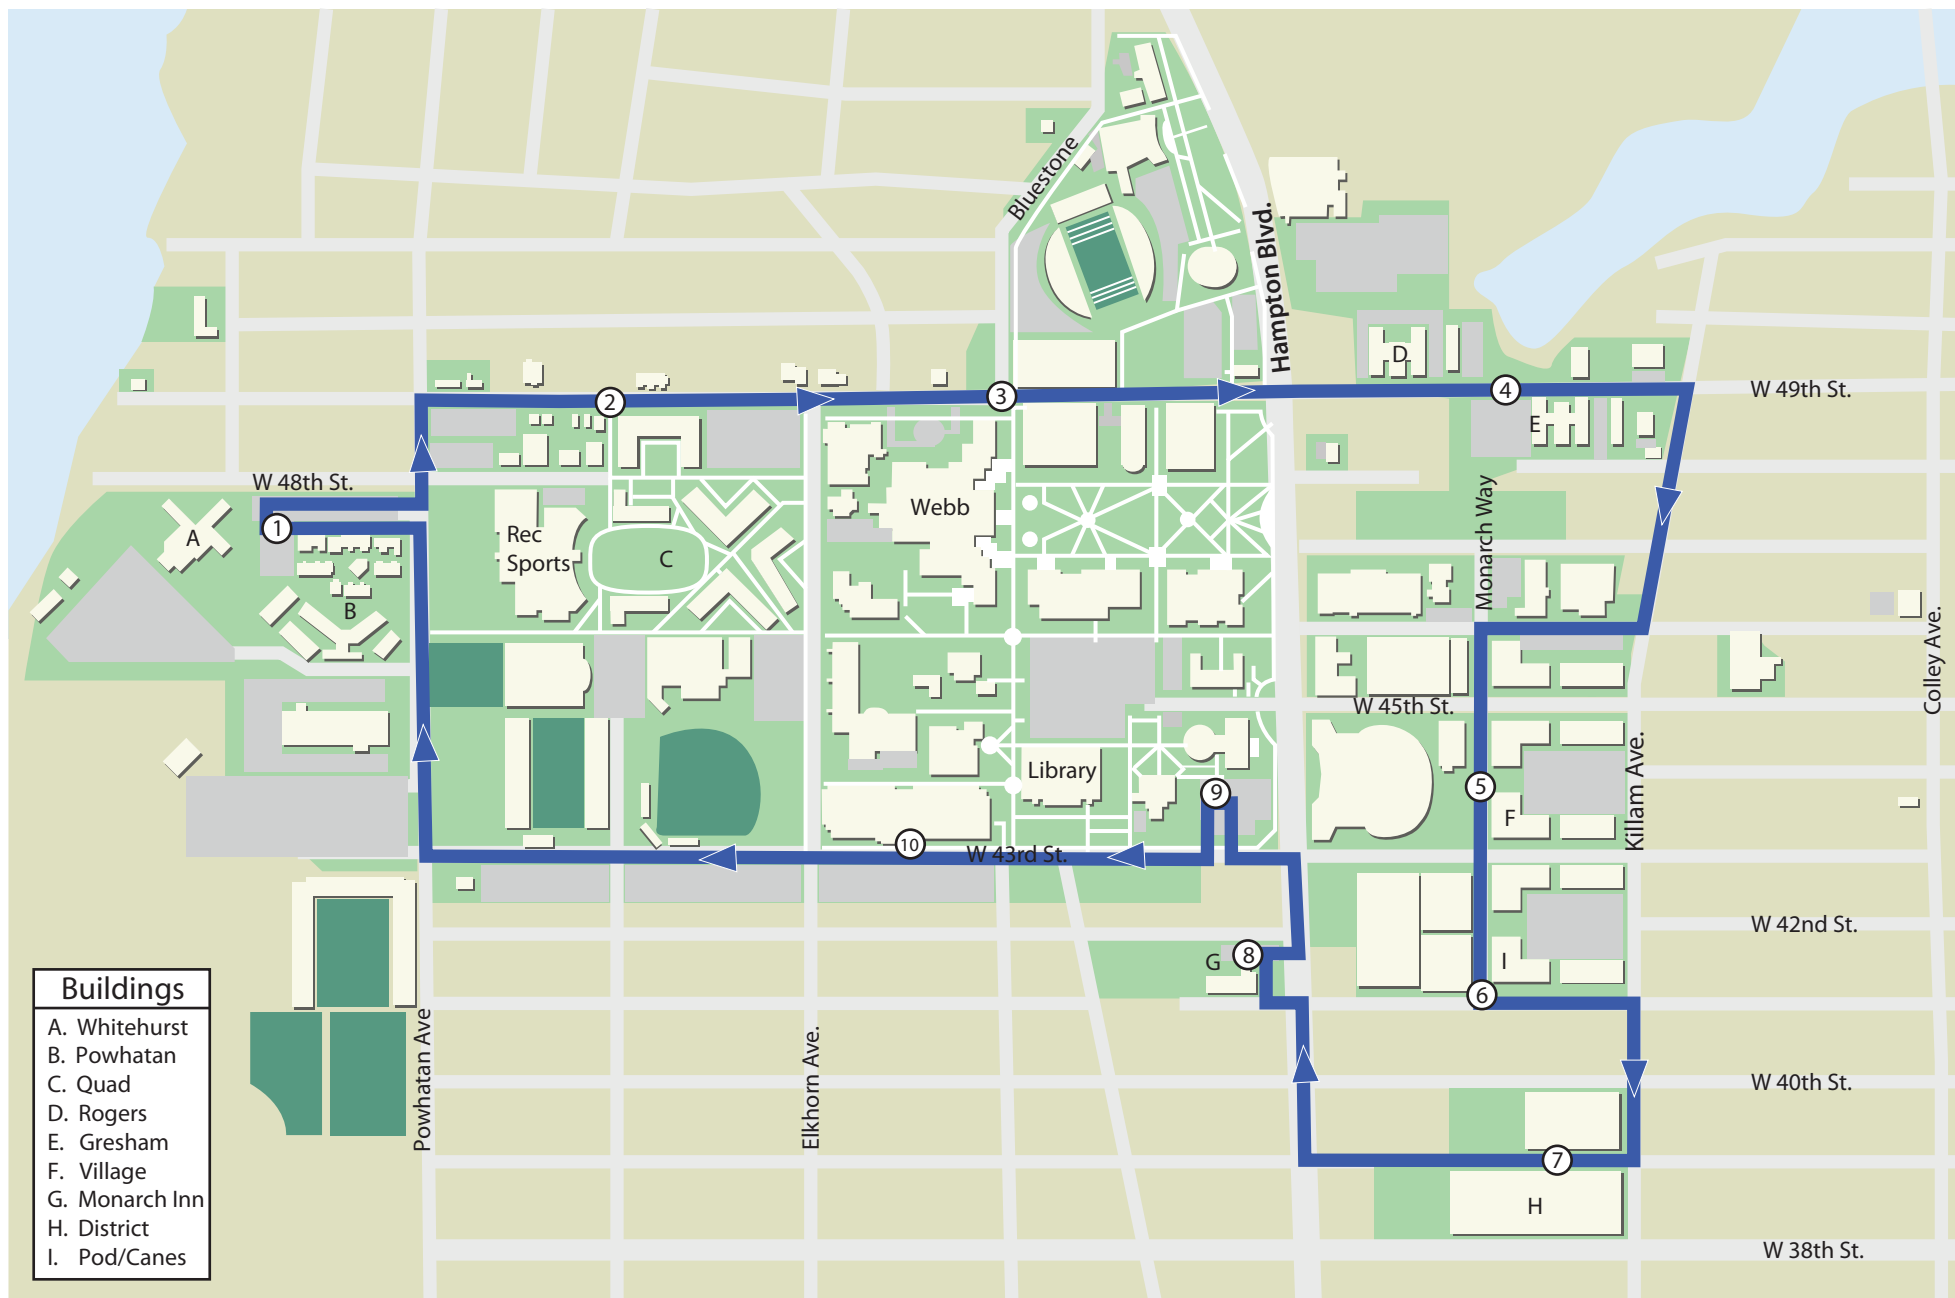

Monarch Loop

Hours of Operation

Monday – Friday
7:30am – 12:30am

Bus Stops

1. Whitehurst/Powhatan
2. Quad/Rec Sports
3. Webb/Constant
4. Rogers/Gresham
5. Bookstore/Village
6. POD/Canes
7. District
8. Monarch Inn
9. BAL/Library (Lot 30)
10. Garage B (Parking office)

Shuttle Time Points

A shuttle should service each of these stops every 5 to 7 minutes during service hours.

1. Whitehurst/Powhatan
2. Rogers/Gresham
3. District

The entire loop takes 20-25 minutes

Wal-Mart/Kroger Route

Hours of Operation:

Saturday & Sunday
10:30am – 7:30pm

Bus Stops

1. Whitehurst/Powhatan
2. Quad/SRC/Pod
3. Rogers/Gresham
4. Village/Bookstore
5. District
6. ODU Inn
7. Kroger
8. Walmart

Departs	Arrives
Whitehurst	Walmart
10:30	11:00
11:00	11:30
11:30	12:00
12:00	12:30
12:30	1:00
1:00	1:30
1:30	2:00
2:00	2:30
2:30	3:00
3:00	3:30
3:30	4:00
4:00	4:30
4:30	5:00
5:00	5:30
5:30	6:00
6:00	6:30
6:30	7:00

Departs	Arrives
Walmart	Whitehurst
11:00	11:30
11:30	12:00
12:00	12:30
12:30	1:00
1:00	1:30
1:30	2:00
2:00	2:30
2:30	3:00
3:00	3:30
3:30	4:00
4:00	4:30
4:30	5:00
5:00	5:30
5:30	6:00
6:00	6:30
6:30	7:00
7:00	7:30